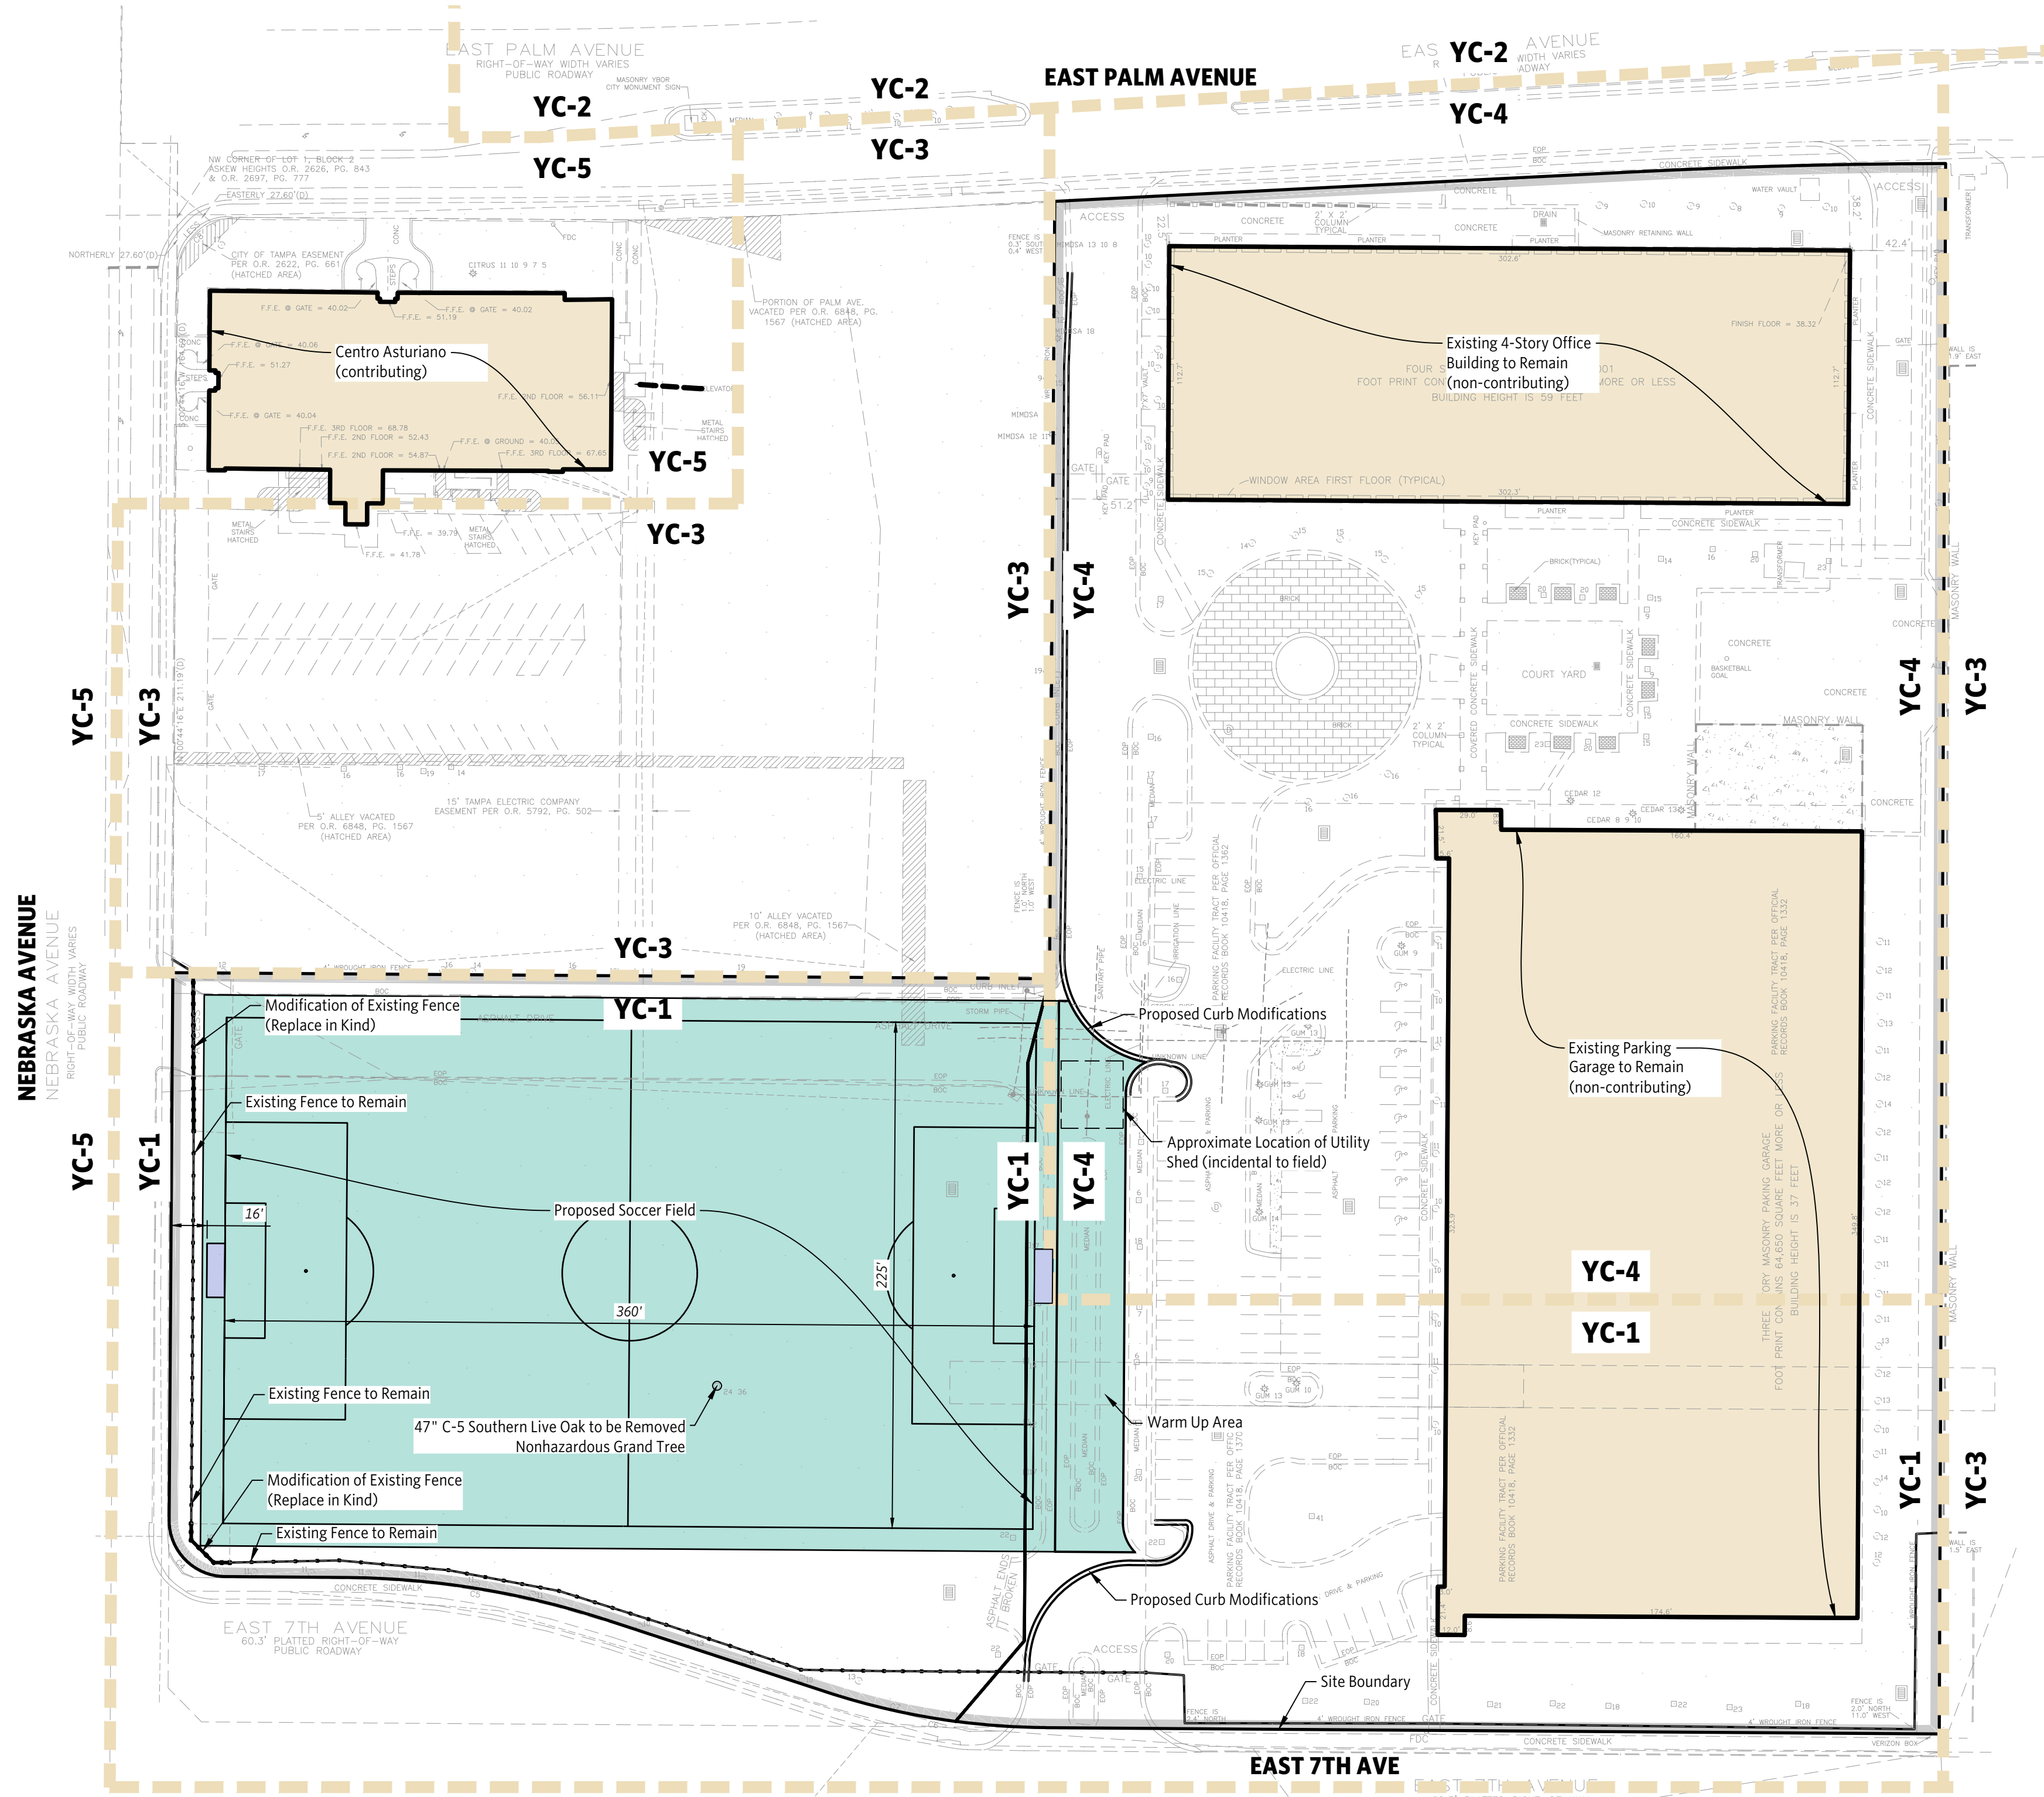

NOT FOR CONSTRUCTION

dark moss
DESIGNING THE URBAN FOREST

PROJECT: YBOR SOCCER TRAINING FIELD
LOCATION: TAMPA, FLORIDA
FILE: D-101

PREPARED FOR:
YBOR CITY FC, LLC

PUBLISHED: 2023-09-04
PHASE:
BLC REVIEW ONLY

SHEET TITLE:
BLC SITE PLAN

REVISION:
1:
2:
3:
4:
5:

SHEET NUMBER:
S1.0