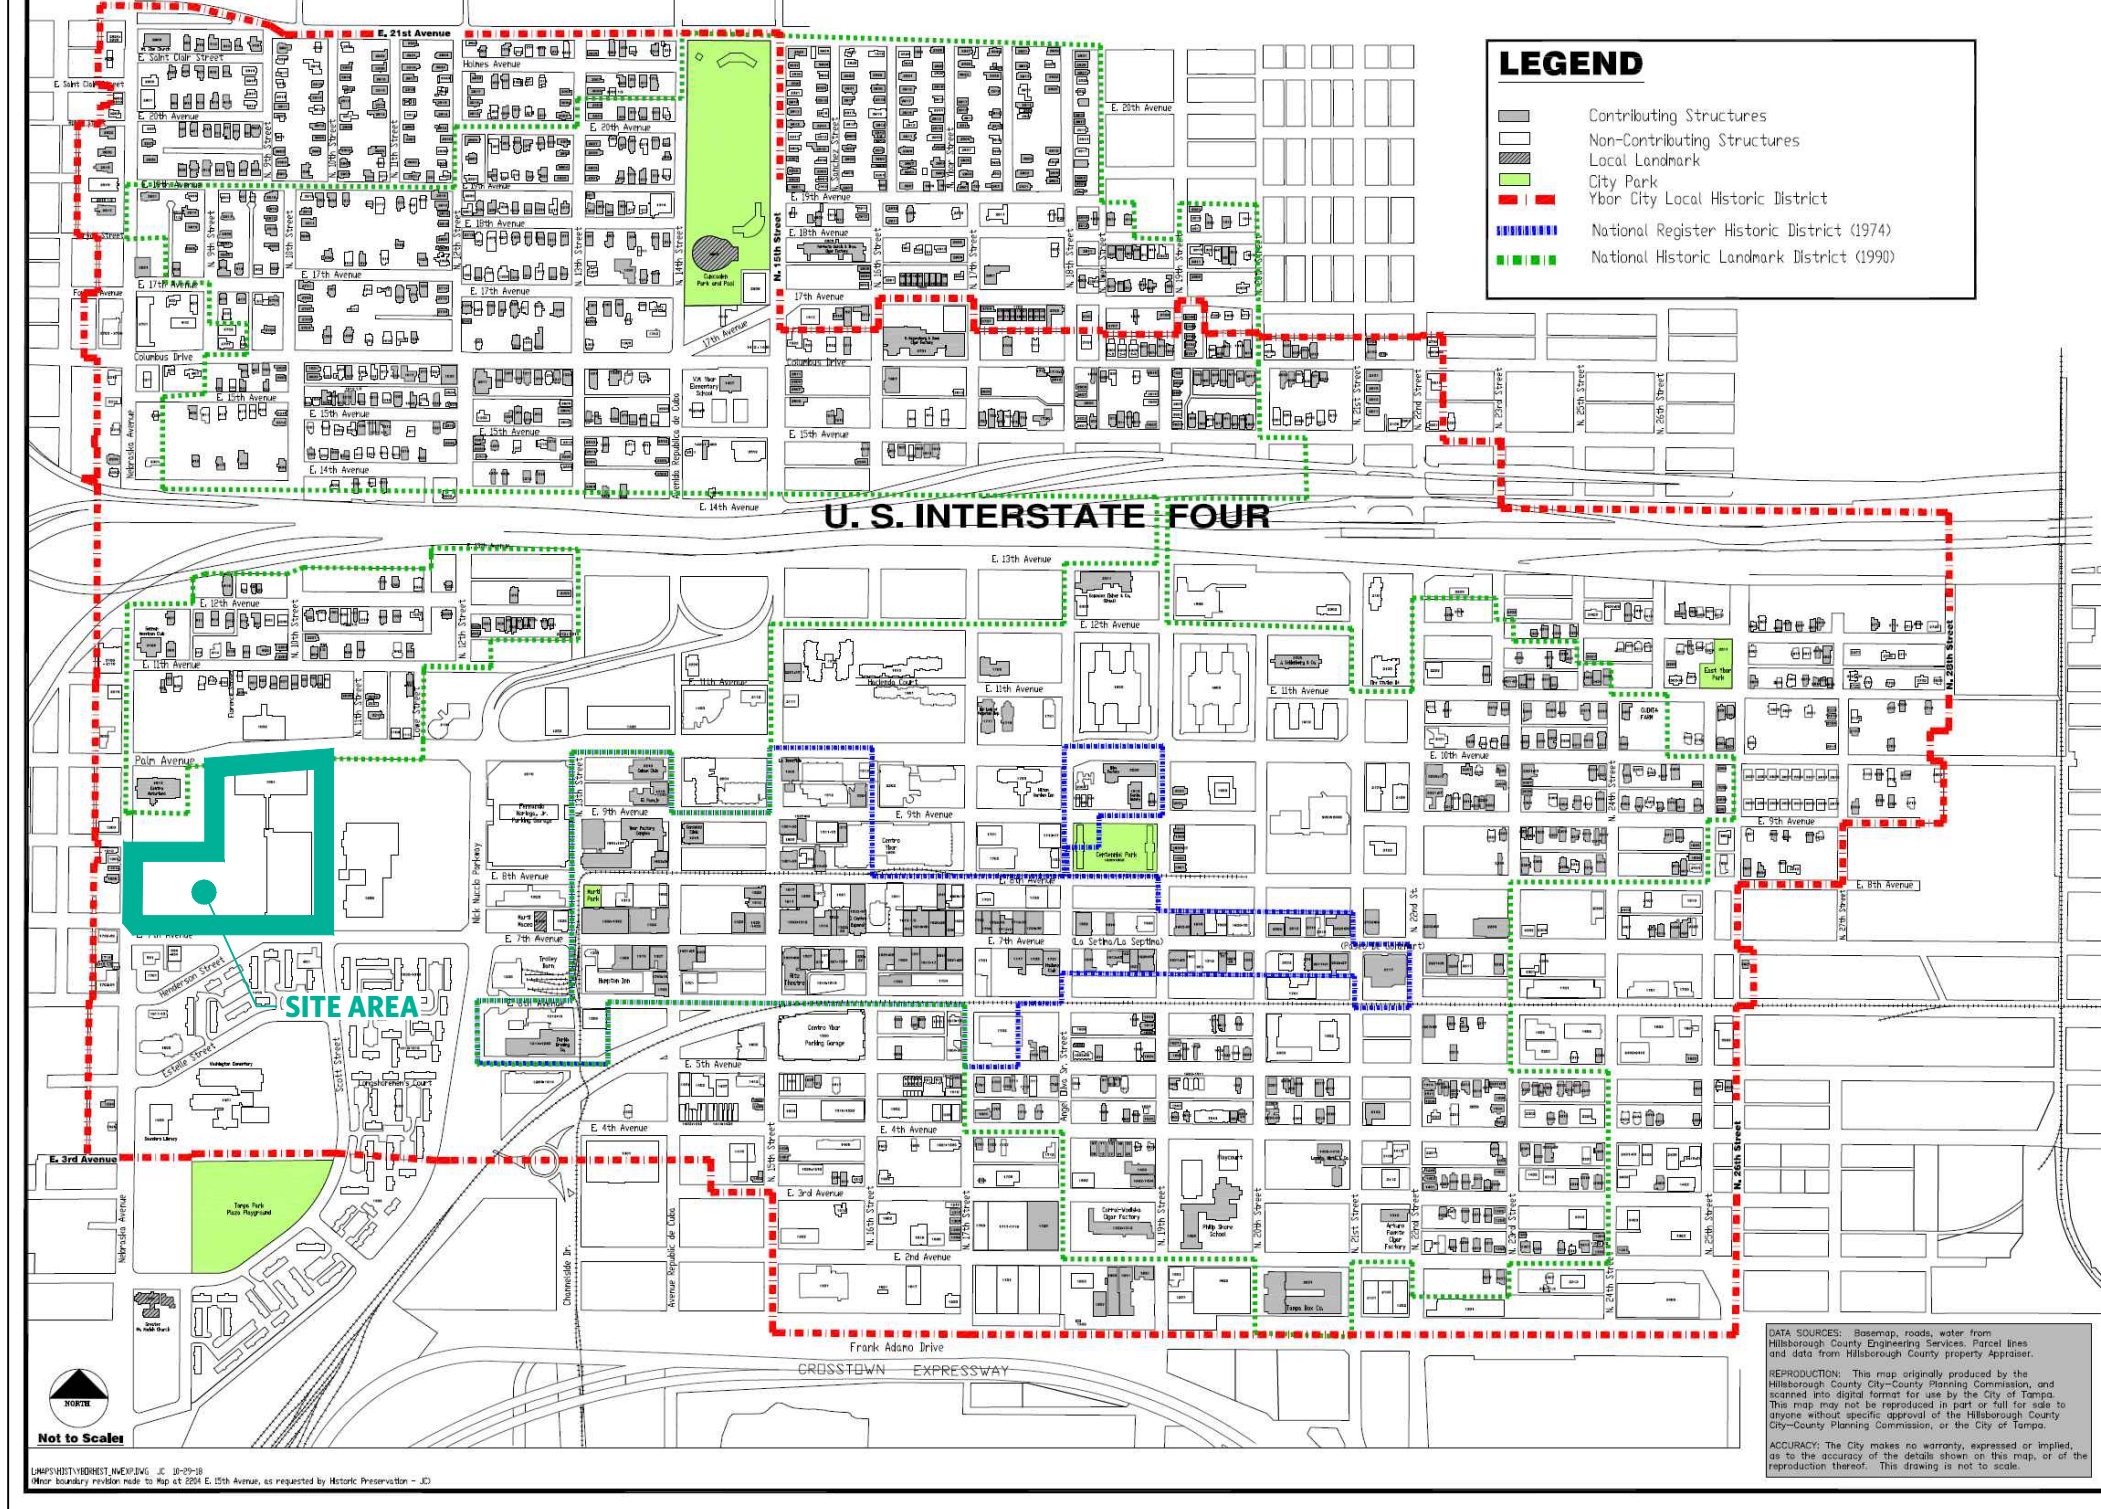

YBOR CITY HISTORIC DISTRICT

PERIOD OF HISTORIC SIGNIFICANCE 1886-1940

Ybor City District Map

SITE DATA TABLE

PROJECT NAME	Ybor Soccer Training Field
Jurisdiction	City of Tampa
Project Address	1901 E Nebraska Ave
Folio Number	198614-0000
	198631-0000
Floor Area Ratio (FAR)	0.35
FEMA Panel Number	12057C0354J
Total Contiguous Site Area	388,136 SF MOL
	8.91 AC MOL
Existing Building SF	137,690 SF MOL
Finished Floor Elevation	38.35 NAVD
Existing Building Height	59.00 LF
Max Building Height Requested	NA
Number of Floors	4.00 floors
Existing Zoning	YC-1, YC-4
Proposed Zoning	YC-1, YC-4
Future Land Use	CMU-35
Max. Floor Area Ratio	0.50
Proposed Use(s)	Professional Office and Private Recreational Facility
EXISTING Yards	
Primary Structure	
Front	0 FT
Side (East)	0 FT
Side (West)	0 FT
Rear	0 FT
PROPOSED Yards	
Primary Structure	
Front	0 FT
Side (East)	0 FT
Side (West)	0 FT
Rear	0 FT
OFF-STREET PARKING REQUIRED	
Business/Professional Office	137,690 GFA
1 space / 1,000 SF GFA	138 spaces
Private Recreational Facility	0.00 GFA
3 space / 1,000 SF GFA	0 spaces
Total Parking Required	138 spaces
Parking Provided	712 spaces

SITE NOTES

1. All turf areas within and proximate to the soccer field and warm-up area shall be synthetic turf.